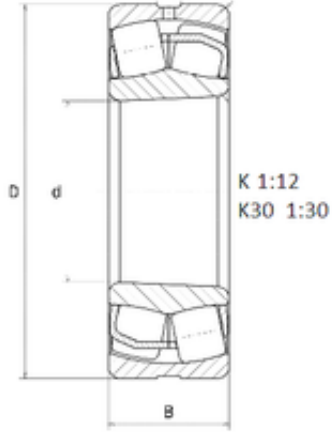

22206EAKW33 SNR Spherical Roller Bearings

Bearing No. 22206EAKW33

| | |
|----------------|-------------|
| Size | 30x62x20 mm |
| Bore Diameter | 30,000 mm |
| Outer Diameter | 62,000 mm |
| Width | 20,000 mm |
| d | 30,000 mm |
| D | 62,000 mm |
| B | 20,000 mm |
| C | 20,000 mm |

22206EAKW33 Bearing 2D drawings and 3D CAD models