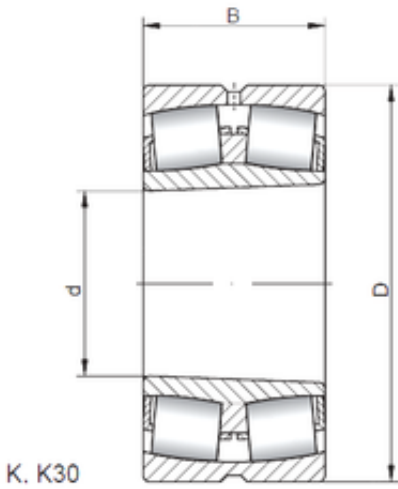

### 230/800 KW33 ISO Spherical Roller Bearings

Bearing No. 230/800 KW33

Size	800x1150x258 mm
Bore Diameter	800 mm
Outer Diameter	1150 mm
Width	258 mm
d	800 mm
D	1150 mm
B	258 mm
C	258 mm

230/800 KW33 Bearing 2D drawings and 3D CAD models